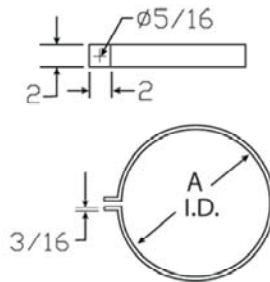

Butterfly Damper

Belled Socket

(Continued)

Part Number		Size	L	M	N
PVC	CPVC				
43BD-140	43BD-140C	14	14-1/2	14-3/8	9-1/2
43BD-160	43BD-160C	16	17	16-3/8	12
43BD-180	43BD-180C	18	20	18-3/8	15
43BD-200	43BD-200C	20	22	20-7/16	17
43BD-240	43BD-240C	24	26	24-1/2	21

Duct Hangers

Part Number		Size	A
PVC	CPVC		
43DH-060	43DH-060C	6	6-5/8
43DH-080	43DH-080C	8	8-5/8
43DH-100	43DH-100C	10	10-3/4
43DH-120	43DH-120C	12	12-3/4
43DH-140	43DH-140C	14	14
43DH-160	43DH-160C	16	16
43DH-180	43DH-180C	18	18
43DH-200	43DH-200C	20	20
43DH-240	43DH-240C	24	24