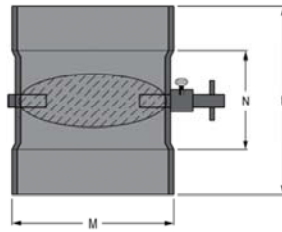

Butterfly Damper

Belled Socket

(Continued)

Part Number		Size	L	M	N
PVC	CPVC				
43BD-140	43BD-140C	14	14-1/2	14-3/8	9-1/2
43BD-160	43BD-160C	16	17	16-3/8	12
43BD-180	43BD-180C	18	20	18-3/8	15
43BD-200	43BD-200C	20	22	20-7/16	17
43BD-240	43BD-240C	24	26	24-1/2	21

Duct Hangers

Part Number		Size	A
PVC	CPVC		
43DH-060	43DH-060C	6	6-5/8
43DH-080	43DH-080C	8	8-5/8
43DH-100	43DH-100C	10	10-3/4
43DH-120	43DH-120C	12	12-3/4
43DH-140	43DH-140C	14	14
43DH-160	43DH-160C	16	16
43DH-180	43DH-180C	18	18
43DH-200	43DH-200C	20	20
43DH-240	43DH-240C	24	24